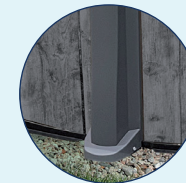

Our injected resin 6" ledges and 6" uprights with integrated foot collar provides years of lasting beauty and quality. Unique interlocking resin caps, resin bottom connectors, injected resin top and bottom tracks and connectors complete the look and adds strength for a pool that will last for summers to come.

Foresta wall shown

Rounds | 52"

10' 12' 15' 18' 21' 24' 27' 30' 33'

Ovals NBS | 52"

10x16 10x21 13x17 13x23 15x20 15x26 15x31 18x33 18x38 18x44

Technical Details

Ledges, caps and uprights designed for a secure fit