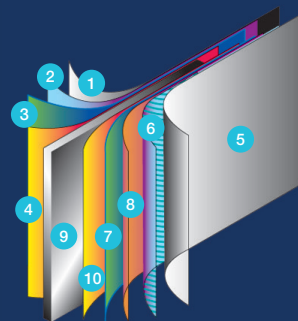

Our injected resin 6" ledges and 6" uprights with integrated foot collar provides years of lasting beauty and quality. Unique interlocking resin caps, resin bottom connectors, injected resin top and bottom tracks and connectors complete the look and adds strength for a pool that will last for summers to come.

Quality

Durable

Affordable

3/25 pro-rated
Warranty

Design

Steel wall Components

1. Plasticized SP coating
2. Molten zinc coat
3. Primer coat
4. Application of an alkaline solution to cleanse the oxides
5. Ultra-resistant polymer
6. Heat-hardened inlay
7. Primer coat
8. Chromate anti-rust coat
9. Steel wall core
10. Application of an alkaline solution to cleanse the oxides

Foresta wall shown

Rounds | 52"

10' 12' 15' 18' 21' 24' 27' 30' 33'

Ovals NBS | 52"

10x16 10x21 13x17 13x23 15x20 15x26 15x31 18x33 18x38 18x44

Technical Details

Ledges, caps and uprights designed for a secure fit