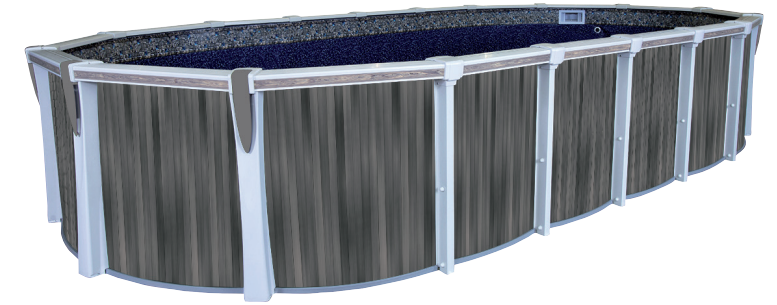

The Trevi 228 pool is a more contemporary structural design with superior strength that is both efficient and attractive. The pool features resin top seats with integrated resin wood inlay for a more modern styled pool.

Above-ground Resin Pool

Drakkar wall shown

ROUNDS

AVAILABLE SIZES

12' 15' 18' 21' 24' 27' 30'

Drakkar wall shown

NBS OVALS

AVAILABLE SIZES

12'x18' 12'x21' 12'x24' 15'x24' 15'x30' 18'x33'

SPECIAL FEATURES

- Streamline oval systems for smaller backyards.
- Easier to install due to less nuts and bolts.
- Bottom mounted pressure plates to hold pool firmly on ground.
- Painted galvanized steel buttress posts are re-enforced with steel splice brackets on each side for extra strength and stability.

STRUCTURAL ELEMENTS

1. 7" Extruded Resin Top Seats
2. 2-Piece Injected Resin Top Caps
3. Multicolored LED Solar Lights (optional)
● ● ● ● ● ● ● ●
4. 7" Injected Resin Uprights
 - Available in 52" and 54"
 - Injected Resin Top and Bottom Tracks
 - Injected Resin Top and Bottom Connectors