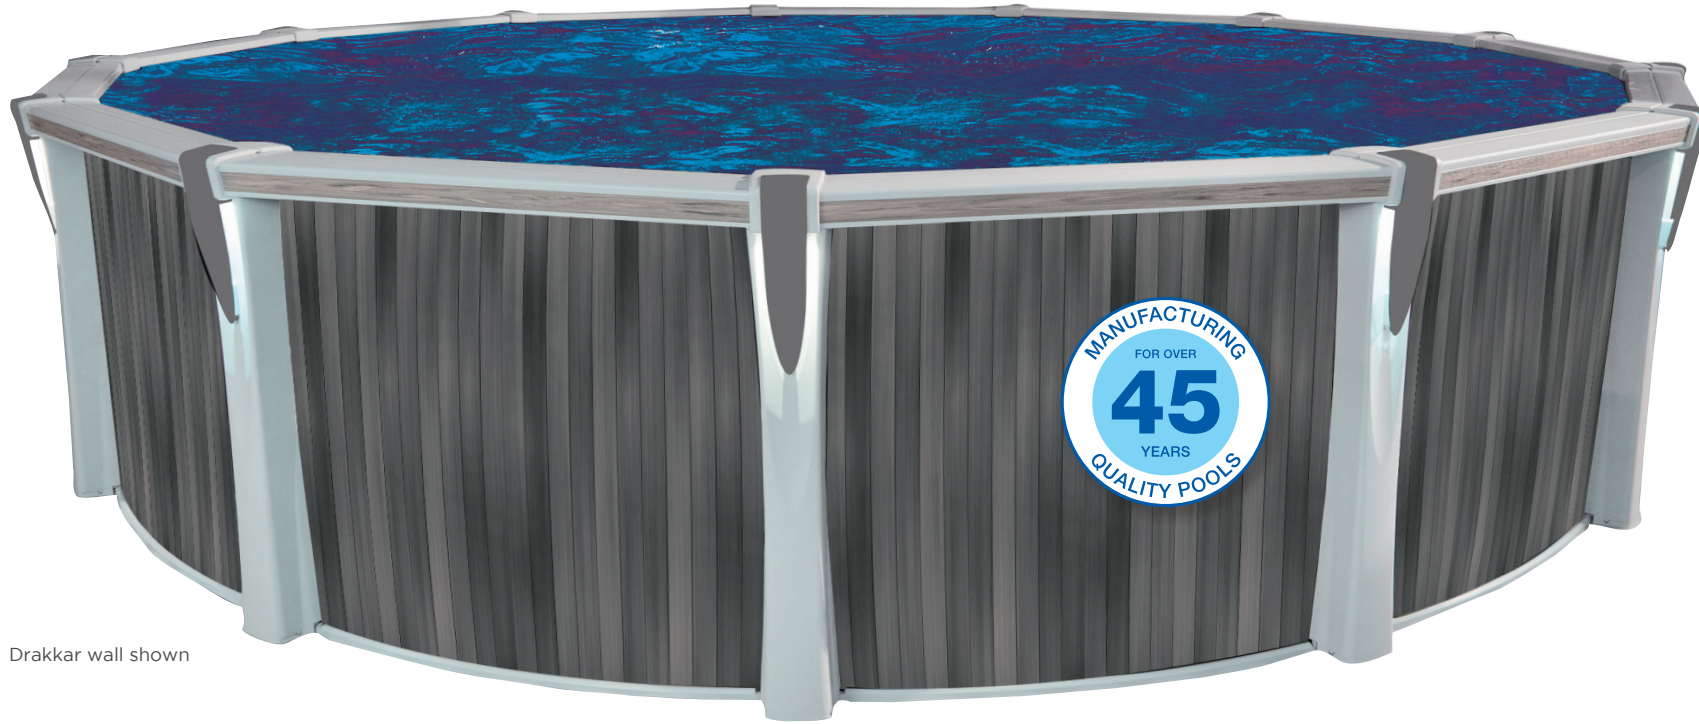

The Trevi 228 pool is a more contemporary structural design with superior strength that is both efficient and attractive. The pool features resin top seats with integrated resin wood inlay for a more modern styled pool.

Above-ground Resin Pool

Drakkar wall shown

ROUNDS

AVAILABLE SIZES

12' 15' 18' 21' 24' 27' 30'

Drakkar wall shown

NBS OVALS

AVAILABLE SIZES

12'x18' 12'x21' 12'x24' 15'x24' 15'x30' 18'x33'

SPECIAL FEATURES

- Streamline oval systems for smaller backyards.
- Easier to install due to less nuts and bolts.
- Bottom mounted pressure plates to hold pool firmly on ground.
- Painted galvanized steel buttress posts are re-enforced with steel splice brackets on each side for extra strength and stability.

STRUCTURAL ELEMENTS

1. 7" Extruded Resin Top Seats
2. 2-Piece Injected Resin Top Caps
3. Multicolored LED Solar Lights (optional)
● ● ● ● ● ● ● ●
4. 7" Injected Resin Uprights
 - Available in 52" and 54"
 - Injected Resin Top and Bottom Tracks
 - Injected Resin Top and Bottom Connectors