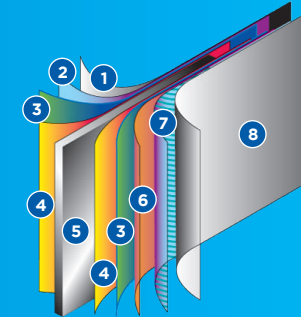

STEEL WALL COMPONENTS

1. Plasticized SP coating
2. Molten zinc coat
3. Primer coat
4. Application of an alkaline solution to cleanse the oxides
5. Galvanized steel wall core
6. Chromate anti-rust coat
7. Heat-hardened inlay
8. Ultra-resistant polymer